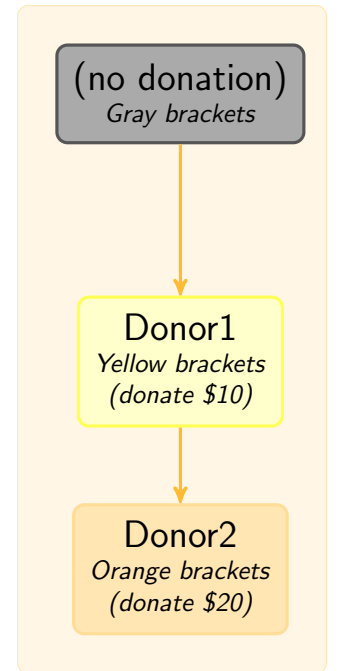

The CubeKrowd ranking system

Merit-based ranks

Standard ranks

Donor brackets

Donor brackets

Legend

- > Standard rank transitions
 - - -> Uncommon rank transitions
 -> Rare rank transitions
 - > With successful build team application
 - > With successful developer application
 - > With successful helper application and training
 - > With successful member application (see /warp member in cr)
 - > With donation to the server (see <https://store.cubekrowd.net>)
- (Note! Promotions and demotions are by staff discretion.)