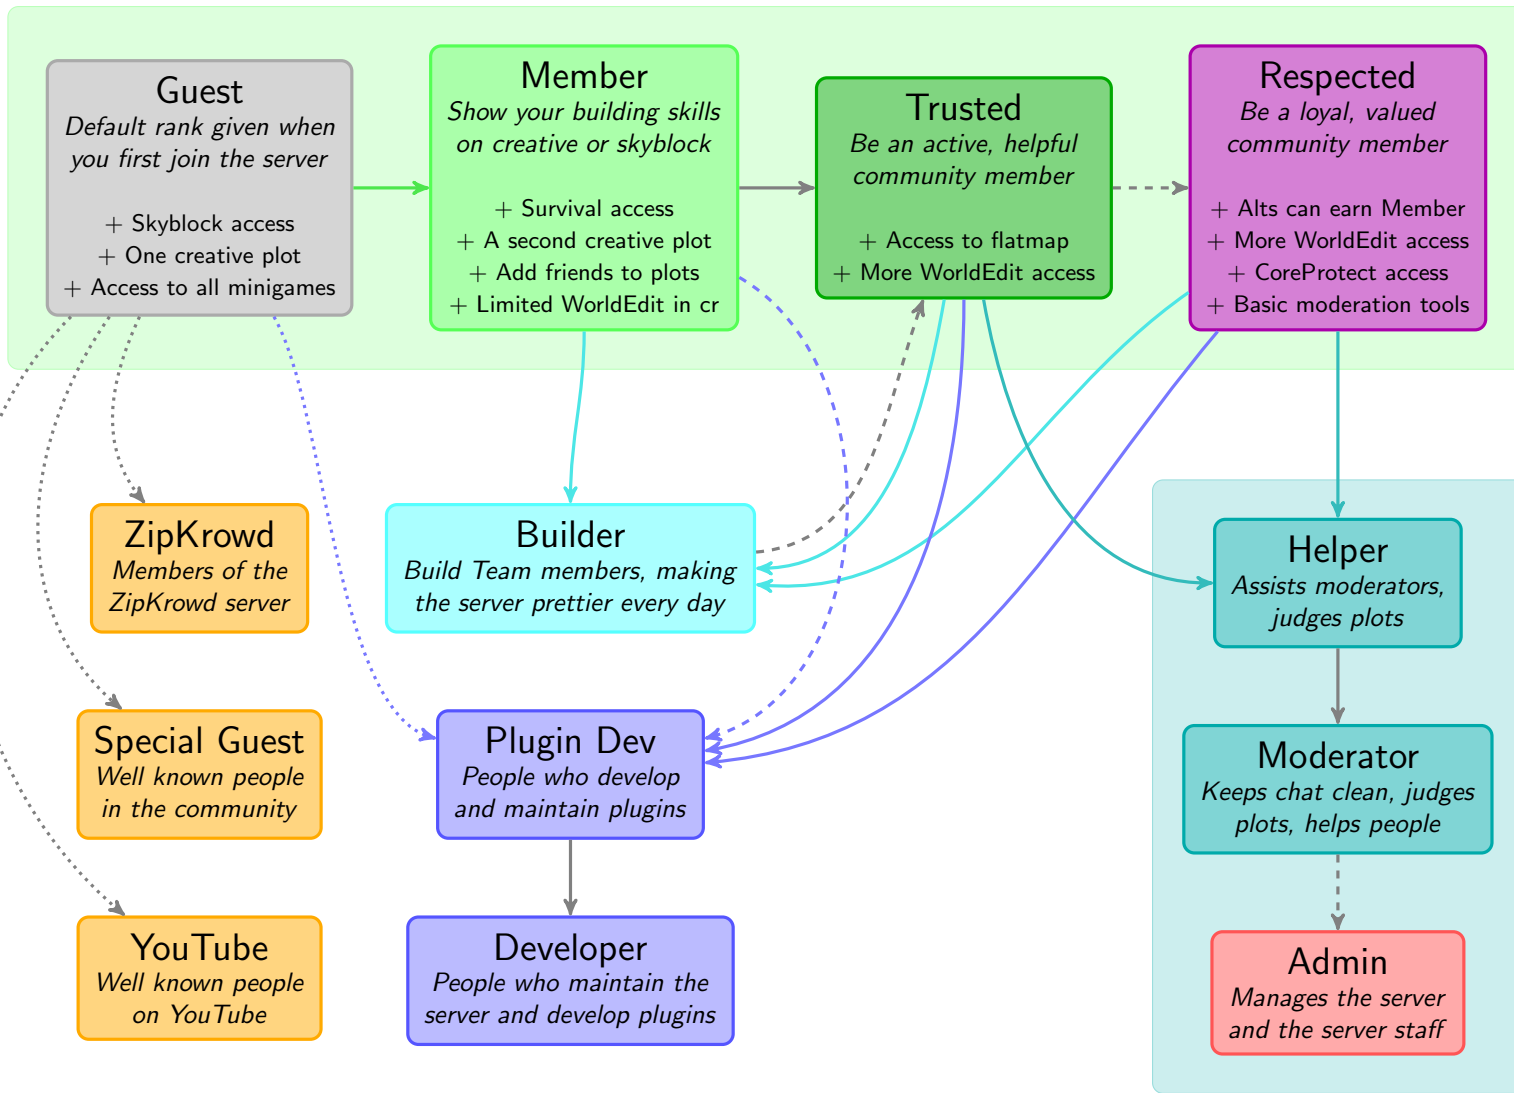

The CubeKrowd ranking system

Merit-based ranks

Standard ranks

Donor brackets

Donor brackets

Legend

- > Standard rank transitions
 - - -> Uncommon rank transitions
 -> Rare rank transitions
 - > With successful build team application
 - > With successful developer application
 - > With successful helper application and training
 - > With successful member application (see /warp member in cr)
 - > With donation to the server (see <https://store.cubekrowd.net>)
- (Note! Promotions and demotions are by staff discretion.)