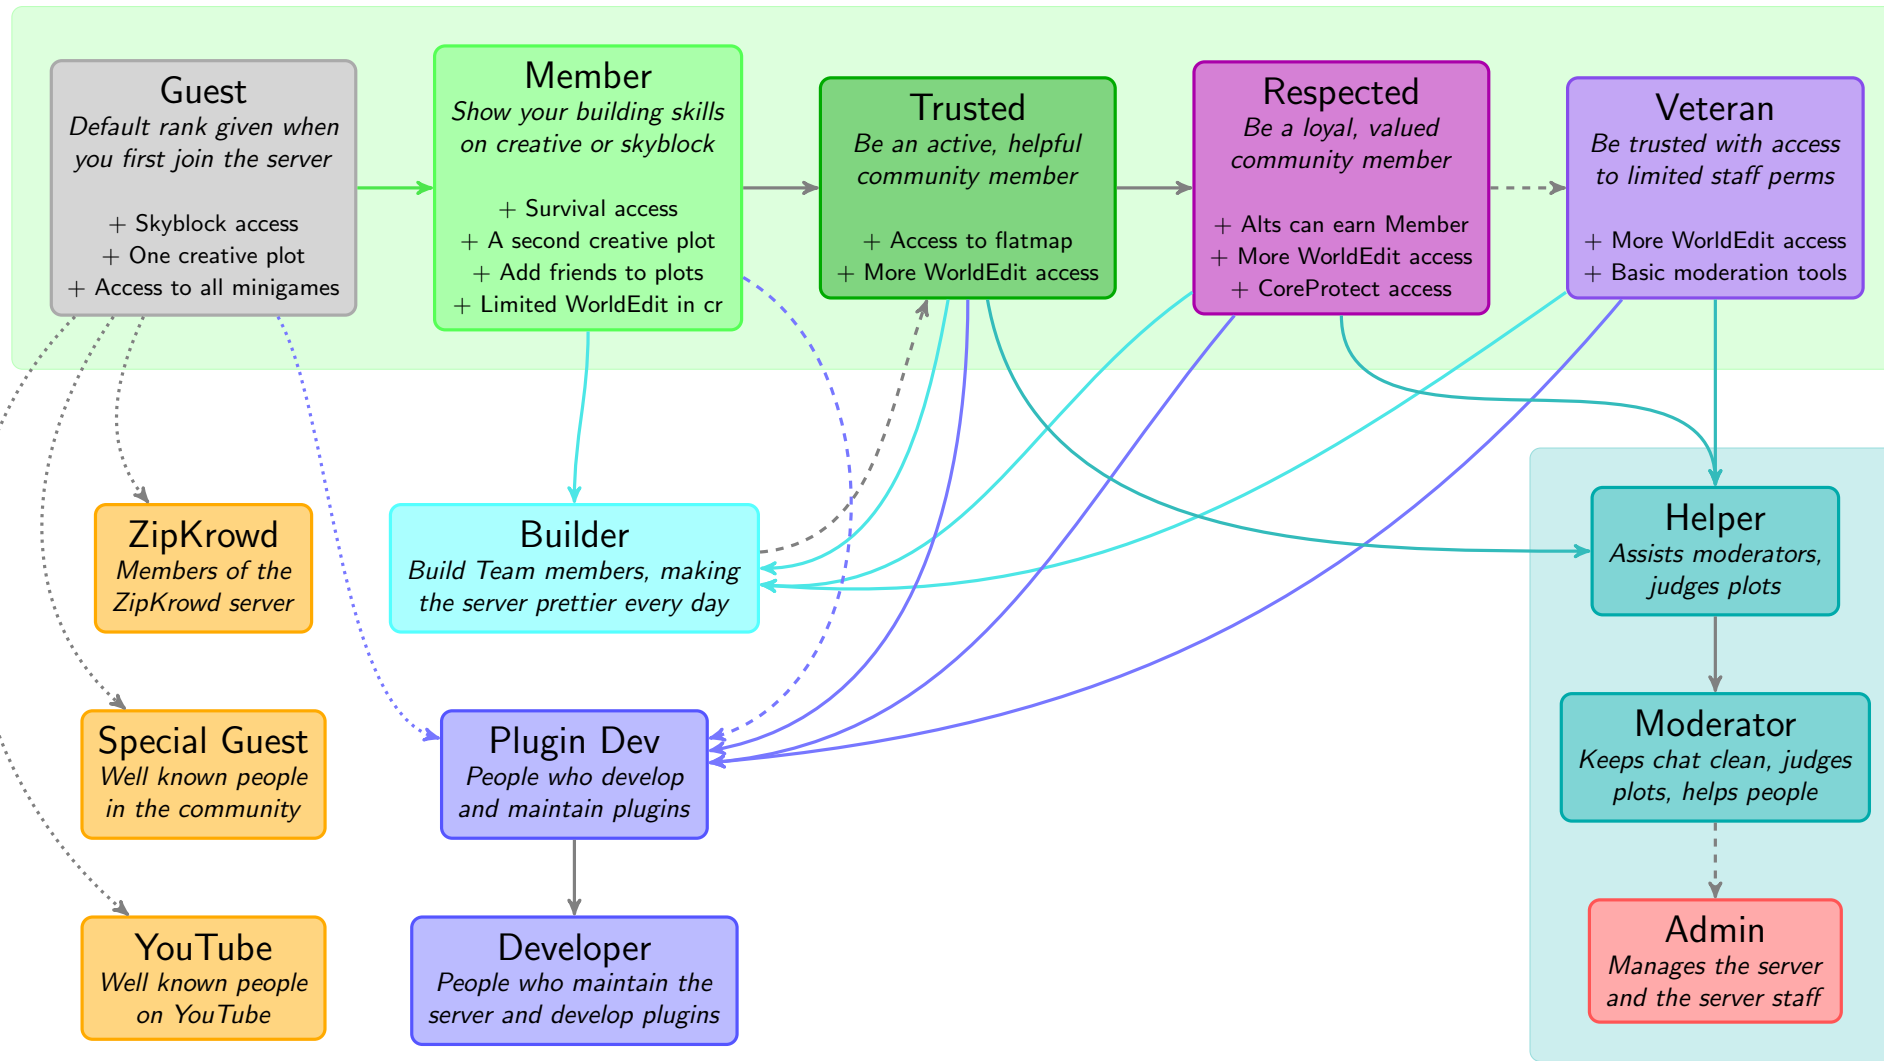

The CubeKrowd ranking system

Merit-based ranks

Standard ranks

Perk packages

Perk packages

Moderation team

Legend

- Standard rank transitions
- - - -> Uncommon rank transitions
-> Rare rank transitions
- With successful build team application
- With successful developer application
- With successful helper application and training
- With successful member application (see /warp member in cr)
- With payment to the server (see <https://store.cubekrowd.net>) (Note! Promotions and demotions are by staff discretion.)