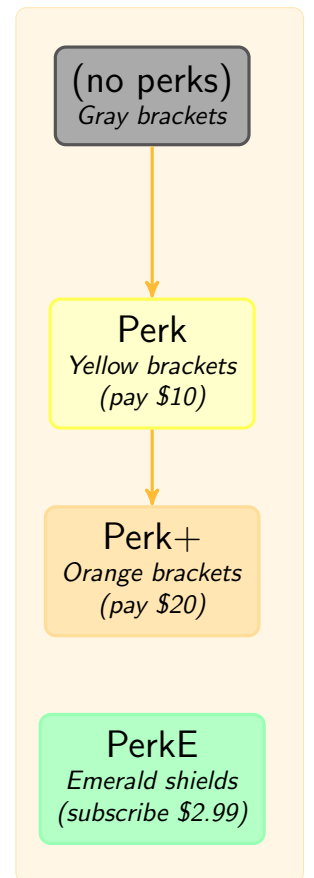

The CubeKrowd ranking system

Merit-based ranks

Standard ranks

Perk packages

Perk packages

Moderation team

Legend

- Standard rank transitions
- - - -> Uncommon rank transitions
-> Rare rank transitions
- With successful build team application
- With successful developer application
- With successful helper application and training
- With successful member application (see /warp member in cr)
- With payment to the server (see <https://store.cubekrowd.net>) (Note! Promotions and demotions are by staff discretion.)